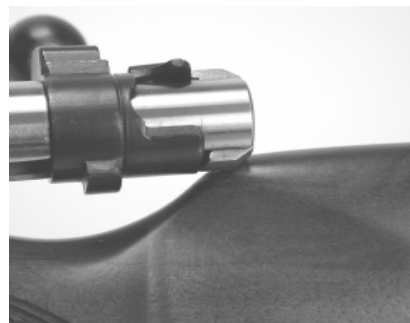

This single shot has a generous opening at the chamber, which makes loading easy, and the oversized bolt's double extractors crisply throw rounds out and away from the shooter.

**CZ 452-2E ZKM Varmint**

The CZ Varmint comes without the iron sights found on other models, but features a fine wood stock with nice checkering. The fittings for the swivels and the way this rifle is assembled make it as tight as many others costing far more. The shorter, but heavier, barrel is in balance with the rest of the gun, offering a completely neutral feel. The buttpad is soft rubber and isn't tacky, so it absorbs what shock there is and protects the wood from damage when placed in a rack. The bolt is heavy and smooth in operation, but like the trigger seemed to benefit from break in. The trigger seemed rough at first but improved with each stroke. By the time we had fired it 150 or so times, the trigger pull broke at a smooth 3.0 pounds.

In terms of accuracy, the Lapua Dominator produced the smallest

**CZ 452-2E ZKM VARMINT**

Price..... \$300

**Our recommendation:** A well-made sporter that had a higher level of finish than we expected for a gun at this price point.

*Dual extractors mean the CZ operates reliably.*

*The balance point of the CZ was directly in front of the chamber. As a result, it handled smoothly and fit the shooter well in most positions. However, it lacked the adjustability of the CMP gun.*