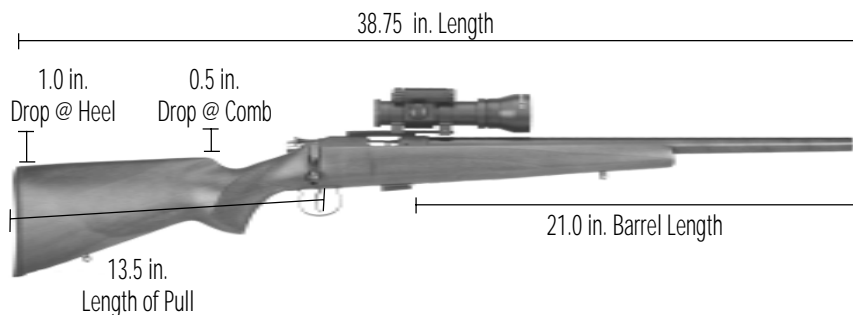

This single shot has a generous opening at the chamber, which makes loading easy, and the oversized bolt's double extractors crisply throw rounds out and away from the shooter.

CZ 452-2E ZKM Varmint

Our recommendation: If you don't have a need for the heft or target stock of the CM12, this sporter-style heavy-barrel gun offers adequate accuracy for the money. There is nothing fancy about this rifle, but it shoots well and is constructed with simple classic appeal.

The CZ Varmint comes without the iron sights found on other models, but features a fine wood stock with nice checkering. The fittings for the swivels and the way this rifle is assembled make it as tight as many others costing far more. The shorter, but heavier, barrel is in balance with the rest of the gun, offering a completely neutral feel. The buttpad is soft rubber and isn't tacky, so it absorbs what shock there is and protects the wood from damage when placed in a rack. The bolt is heavy and smooth in operation, but like the trigger seemed to benefit from break in. The trigger seemed rough at first but improved with each stroke. By the time we had fired it 150 or so times, the trigger pull broke at a smooth 3.0 pounds.

In terms of accuracy, the Lapua Dominator produced the smallest

CZ 452-2E ZKM VARMINT

Price..... $300

Our recommendation: A well-made sporter that had a higher level of finish than we expected for a gun at this price point.

SPECIFICATIONS

WARRANTY	Limited Lifetime
FINISH	Blued
WEIGHT	7.2 lbs.
MAGAZINE CAPACITY	5
MAGAZINE TYPE	Single Column
FLOORPLATE	None
STOCK MATERIAL	Beech
ACTION TYPE	Bolt
TRIGGER PULL	3.0 lbs.