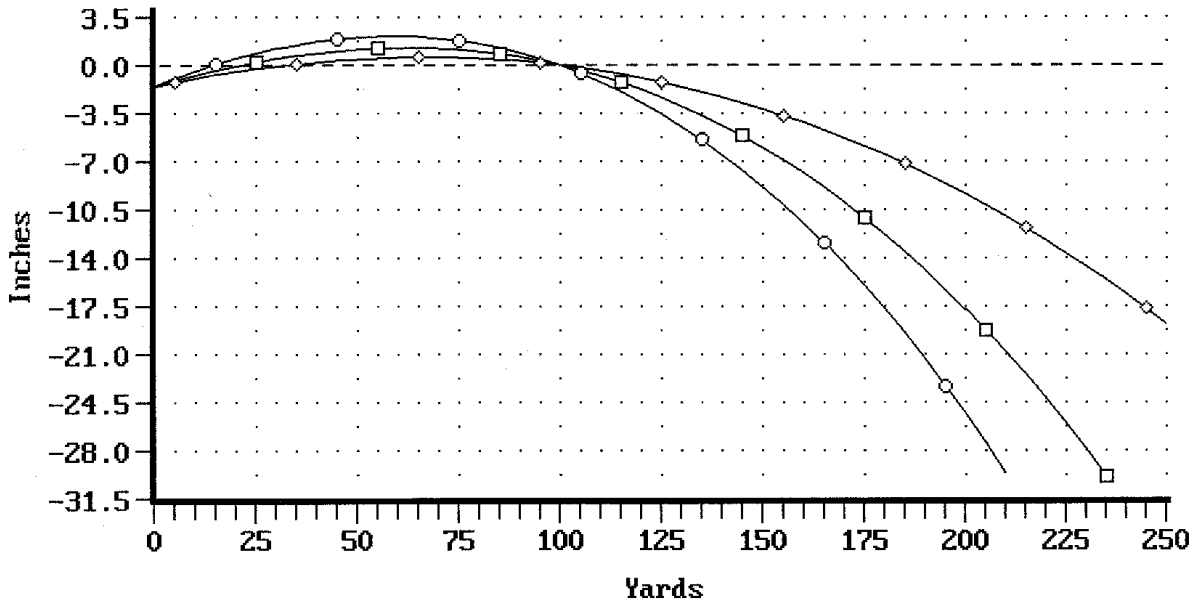

Oehler Ballistic Explorer

Graph Key		
Trace 1: .45-70 T/C	Federal 300 gr.	□-□-□
Trace 2: .454 Casull	Black Hills 300 gr.	○-○-○
Trace 3: .375 JDJ T/C	270 gr. Speer BT	◇-◇-◇

Bullet Path

Oehler Ballistic Explorer

Graph Key		
Trace 1: .45-70 T/C	Federal 300 gr.	□-□-□
Trace 2: .454 Casull	Black Hills 300 gr.	○-○-○
Trace 3: .375 JDJ T/C	270 gr. Speer BT	◇-◇-◇

Bullet Energy