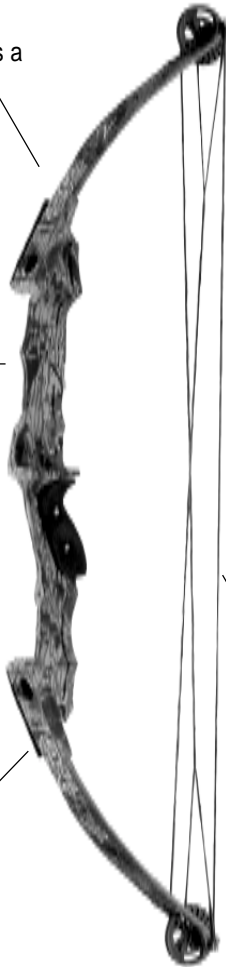

PSE F2 MAXIS

The \$169.99 F2 Maxis has a cast magnesium riser

The F2 Maxis had the heaviest draw of the three bows tested and shot the best velocities: at a factory-set draw weight of 72 pounds, the bow produced 244 feet per second with the huge hunting arrow.

The bow was not as quiet as the Bear

The PSE F2 Maxis was the best performer of the three bows tested. The model has been dropped from the PSE line but is still available through the company's custom shop.

Although supposedly shipped at 70 pounds draw weight, the PSE F2 Maxis tested at 72 pounds when drawn on a bow scale. All were adjusted to comparable weights before testing.