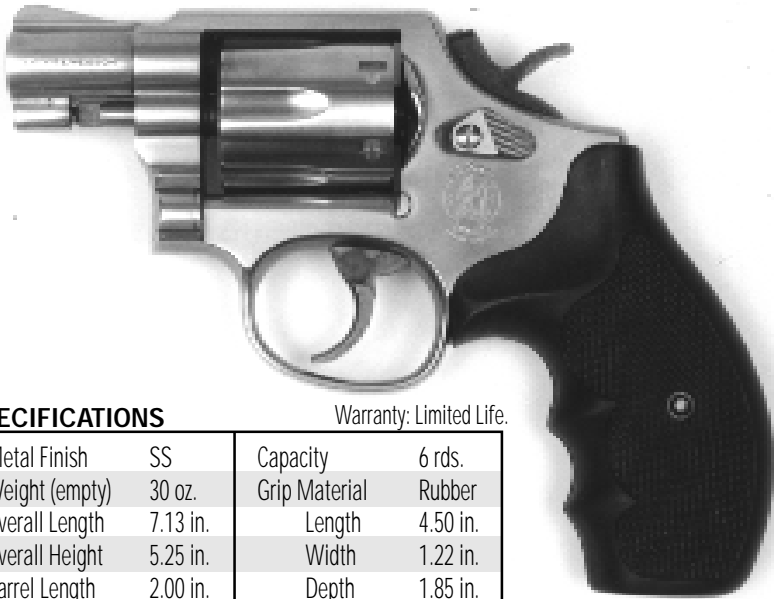

S&W Model 64-4, .38 Special

Retail Price...\$422

SPECIFICATIONS

Warranty: Limited Life.

Metal Finish	SS	Capacity	6 rds.
Weight (empty)	30 oz.	Grip Material	Rubber
Overall Length	7.13 in.	Length	4.50 in.
Overall Height	5.25 in.	Width	1.22 in.
Barrel Length	2.00 in.	Depth	1.85 in.
Sight Radius	3.50 in.	Trigger Reach	3.50 in.

This model was well-made and easy to control, but it was a comparatively big and heavy revolver with a short ejector rod.