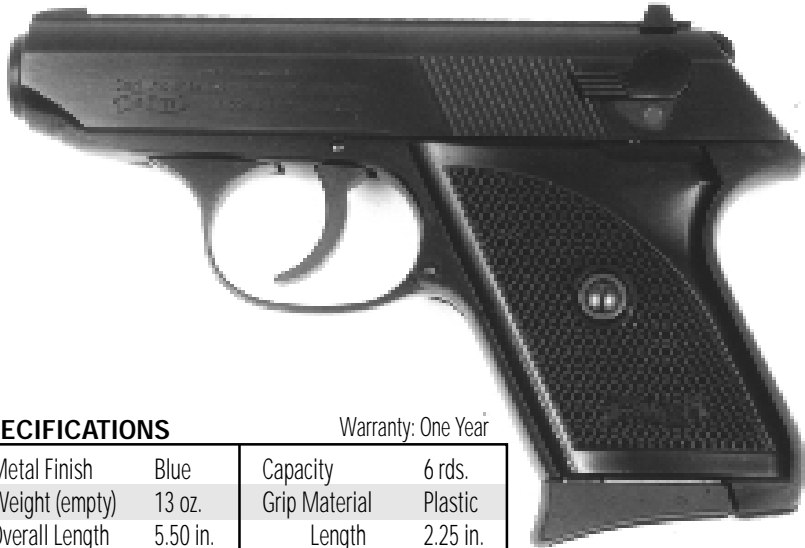

Walther TPH, .22 LR

Retail Price...\$440

SPECIFICATIONS

Warranty: One Year

Metal Finish	Blue	Capacity	6 rds.
Weight (empty)	13 oz.	Grip Material	Plastic
Overall Length	5.50 in.	Length	2.25 in.
Overall Height	3.63 in.	Width	0.89 in.
Barrel Length	2.75 in.	Depth	1.79 in.
Sight Radius	4.00 in.	Trigger Reach	3.13 in.

Our test pistol's fit and finish appeared to be very good. However, it malfunctioned with two kinds of .22 Long Rifle ammunition. The tang didn't prevent the slide from biting the shooter's hand.